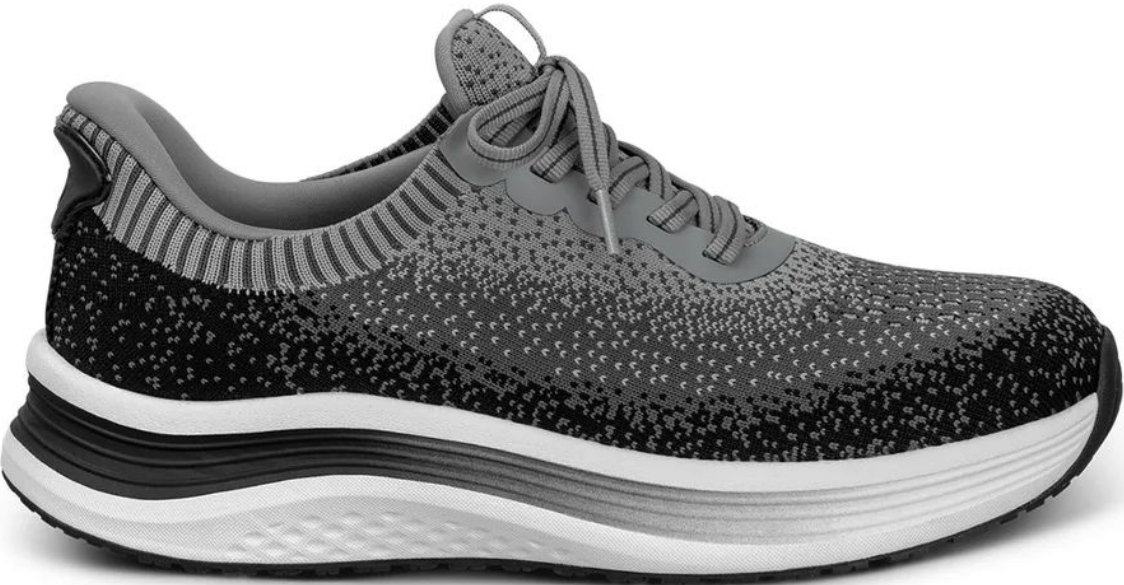

Sizes: M 5.5 - 11, W 5.5 - 11, XW 5.5 - 11

Joy

Light Blue (12050)*

Burgundy (12070)*

Sizes 7-11 Only*

Wren

Green (12225)*

Beige (12230)*

Sizes: 7-11 Only*

Ortho**Foot**Feet[®]

Nira Hands-Free

Light Gray (80021)

Black (80023)

Black Black (80025)

Sizes: M 5 - 12, W 5 - 12, XW 5 - 12

OrthoFeet® Nira Hands-Free

Black/Grey (80029)

Indigo (80027)

Sizes: M 5 - 12, W 5 - 12, XW 5 - 12

OrthoFeet® Roam

White (80081)

Black (80082)

Sizes: M 5 - 12, W 5 - 12, XW 5 - 12

Ortho**Foot**® Verve