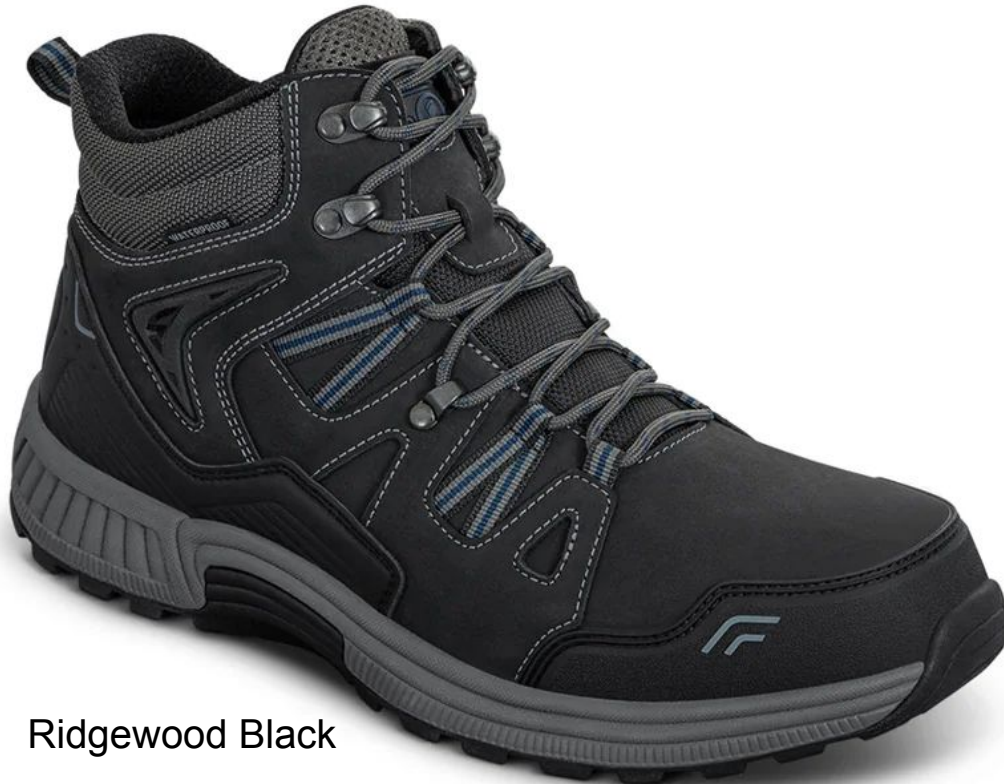

OrthoFeet® 491

Ridgewood Black

Sizes: M 7 - 14, W 7 - 14, XW 7 - 14